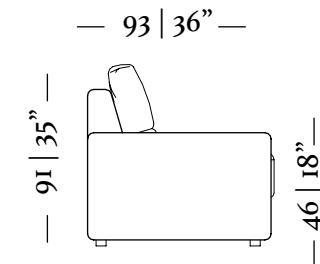

3 Lugares/ Seats
1 Braço almofada/
cushion arm