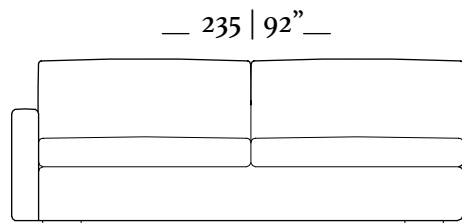

Poltrona/ Armchair  
82 x 83 x 84cm

---

MH 4163  
pag.: 37, 38,  
39, 40, 41

4 Lugares/ Seats  
2 Braços/ Arms 22cm

---

4 Lugares/ Seats  
2 Braços/ Arms 14cm

4 Lugares/ Seats  
1 Braço/ Arm 22cm

4 Lugares/ Seats  
1 Braço/ Arm 14cm