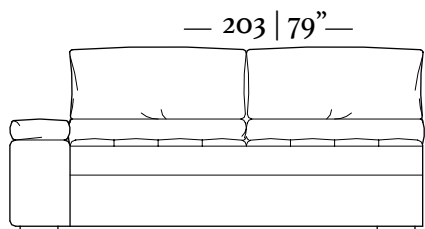

3 Lugares/ Seats
1 Braço almofada/
cushion arm