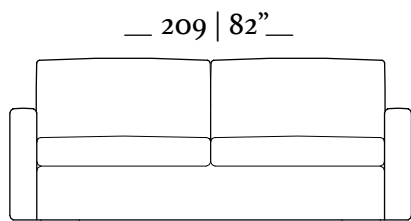

3 Lugares/ Seats
2 Braços/ Arms 14cm