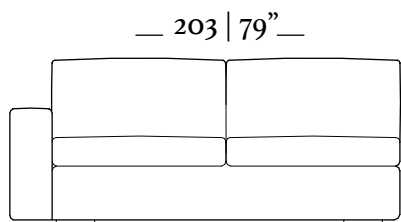

3 Lugares/ Seats
1 Braço/ Arm 22cm